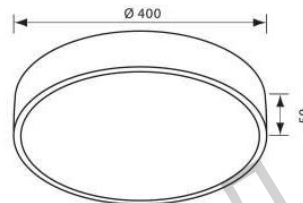

3000K: 2400LM
4000K: 2600LM
6400K: 2800LM

3000K: 2400LM
4000K: 2600LM
6400K: 2800LM